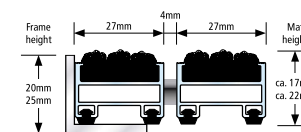

Top Clean TREND® CURVE

Model Top Clean TREND®