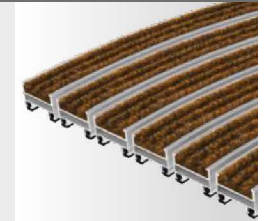

- For use indoors or in covered outdoor areas
- For outdoor use
- Accessible
- Recyclable