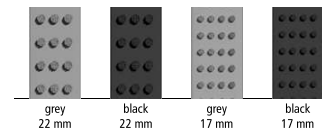

Cassette Brush