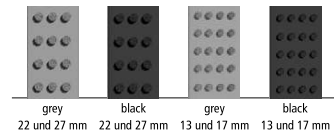

Aluprofil	Warp resistant aluminium profile (alloy EN AW 6060, wall thickness up to 1.5 mm) for fully supported installation.
Upper/Combinations	You may choose between various installation options or even combine several options: • Anti-slip Grooved Rubber (EPDM), with lengthwise and crosswise grooves, heavy-duty and UV-resistant conforming to DIN 7863 (German Industrial Standard). • Scraper Bars made of warp resistant aluminium profile. • Brush Strips made of robust polyamide 6. • Cassette Brush made of robust, heavy-duty polyamide 6, slip-resistant properties R 13 conforming to DIN 51130 (German Industrial Standard).
Underside	Base of the mat is mechanically fitted with rubber inserts for anti-slip and noise reduction.
Connection	Stainless steel wire rope V2A for Ø 2 mm for 10/13 and 17 mm mat height, Coated galvanized wire rope for 22 and 27 mm mat height.
Lock	Special threaded nipple with stainless steel screw (rust-proof).
Profile Spacing	Top Clean TREND® 10/13, 17, 22 and 27 mm: 4 and 6 mm. Profile spacing optional also in 3 mm for automatic door systems conforming to DIN 18650. Flexible spacers made of rubber.
Profile Colours	Natural aluminium. Profile can be supplied powder-coated to any RAL colour (for an extra charge).

Cassette Brush