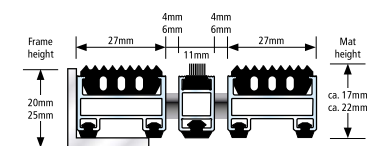

Top Clean TREND® Grooved Rubber and Brush Strip