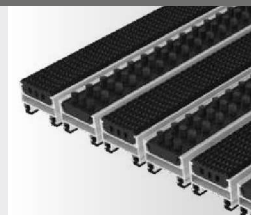

Top Clean TREND® Grooved Rubber and Cassette Brush