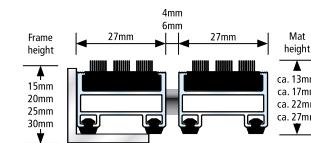

Top Clean TREND® Cassette Brush