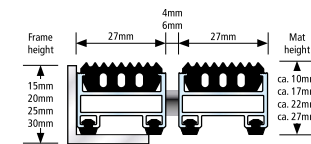

Top Clean TREND® Possible Combinations

Top Clean TREND® Grooved Rubber