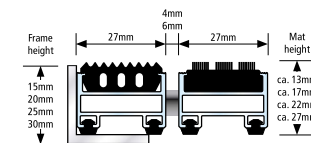

Top Clean TREND® Grooved Rubber and Cassette Brush