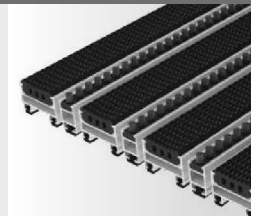

Top Clean TREND® Grooved Rubber and Brush Strip