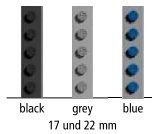

Brush Strip