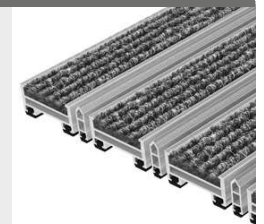

- For use indoors or in covered outdoor areas
- Accessible
- Recyclable