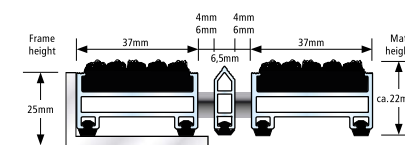

Top Clean TREND® XL Ribbed Carpet and Scraper Bar