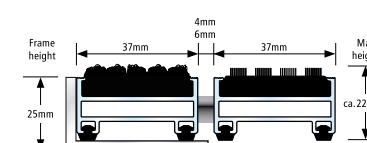

Top Clean TREND® XL Ribbed Carpet and Cassette Brush