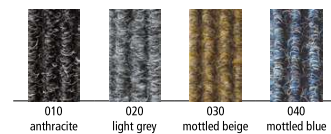

Aluprofil	Warp resistant aluminium profile (alloy EN AW 6060, wall thickness up to 1.5 mm) for fully supported installation.
Upper / Combinations	You may choose between various installation options or even combine several options: • Ribbed Carpet: UV-resistant heavy-duty polypropylene, slip-resistant properties R 11 conforming to DIN 51130 (German Industrial Standard). • Scraper Bars made of warp resistant aluminium profile. • Brush Strips made of robust polyamide 6. • Cassette Brush made of robust, heavy-duty polyamide 6, slip-resistant properties R 13 conforming to DIN 51130 (German Industrial Standard).
Underside	Base of the mat is mechanically fitted with rubber inserts for anti-slip and noise reduction.
Connection	Coated galvanized wire rope for 22 and 27 mm mat height.
Lock	Special threaded nipple with stainless steel screw (rust-proof).
Profile Spacing	Top Clean TREND® XL 22 mm: 4 and 6 mm. Flexible spacers made of rubber.
Profile Colours	Natural aluminium. Profile can be supplied powder-coated to any RAL colour (for an extra charge).

Standard Colours · Special Colour options page 20