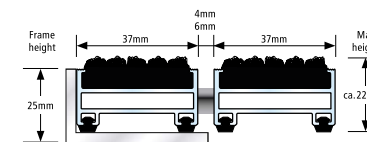

Top Clean TREND® XL Possible Combinations

Top Clean TREND® XL Ribbed Carpet