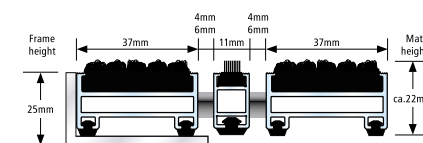

Top Clean TREND® XL Ribbed Carpet and Brush Strip

- For use indoors or in covered outdoor areas
- Accessible
- Recyclable