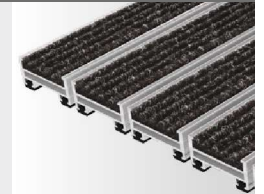

- For use indoors or in covered outdoor areas
- Accessible
- Recyclable