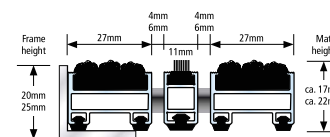

Top Clean TREND® Ribbed Carpet and Brush Strip