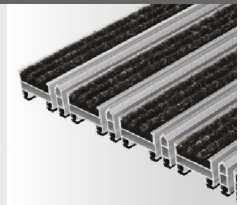

- For use indoors or in covered outdoor areas
- Accessible
- Recyclable