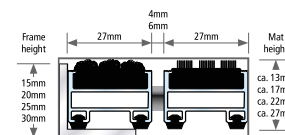

Top Clean TREND® Ribbed Carpet and Cassette Brush