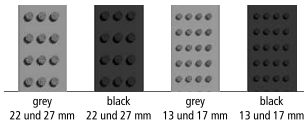

Cassette Brush