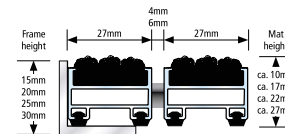

Top Clean TREND® Possible Combinations

Top Clean TREND® Ribbed Carpet