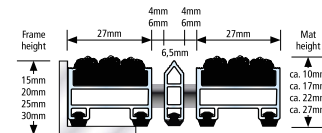

Top Clean TREND® Ribbed Carpet and Scraper Bar