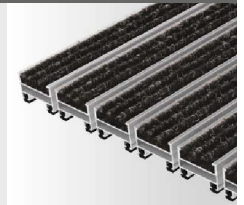

- For use indoors or in covered outdoor areas
- Accessible
- Recyclable